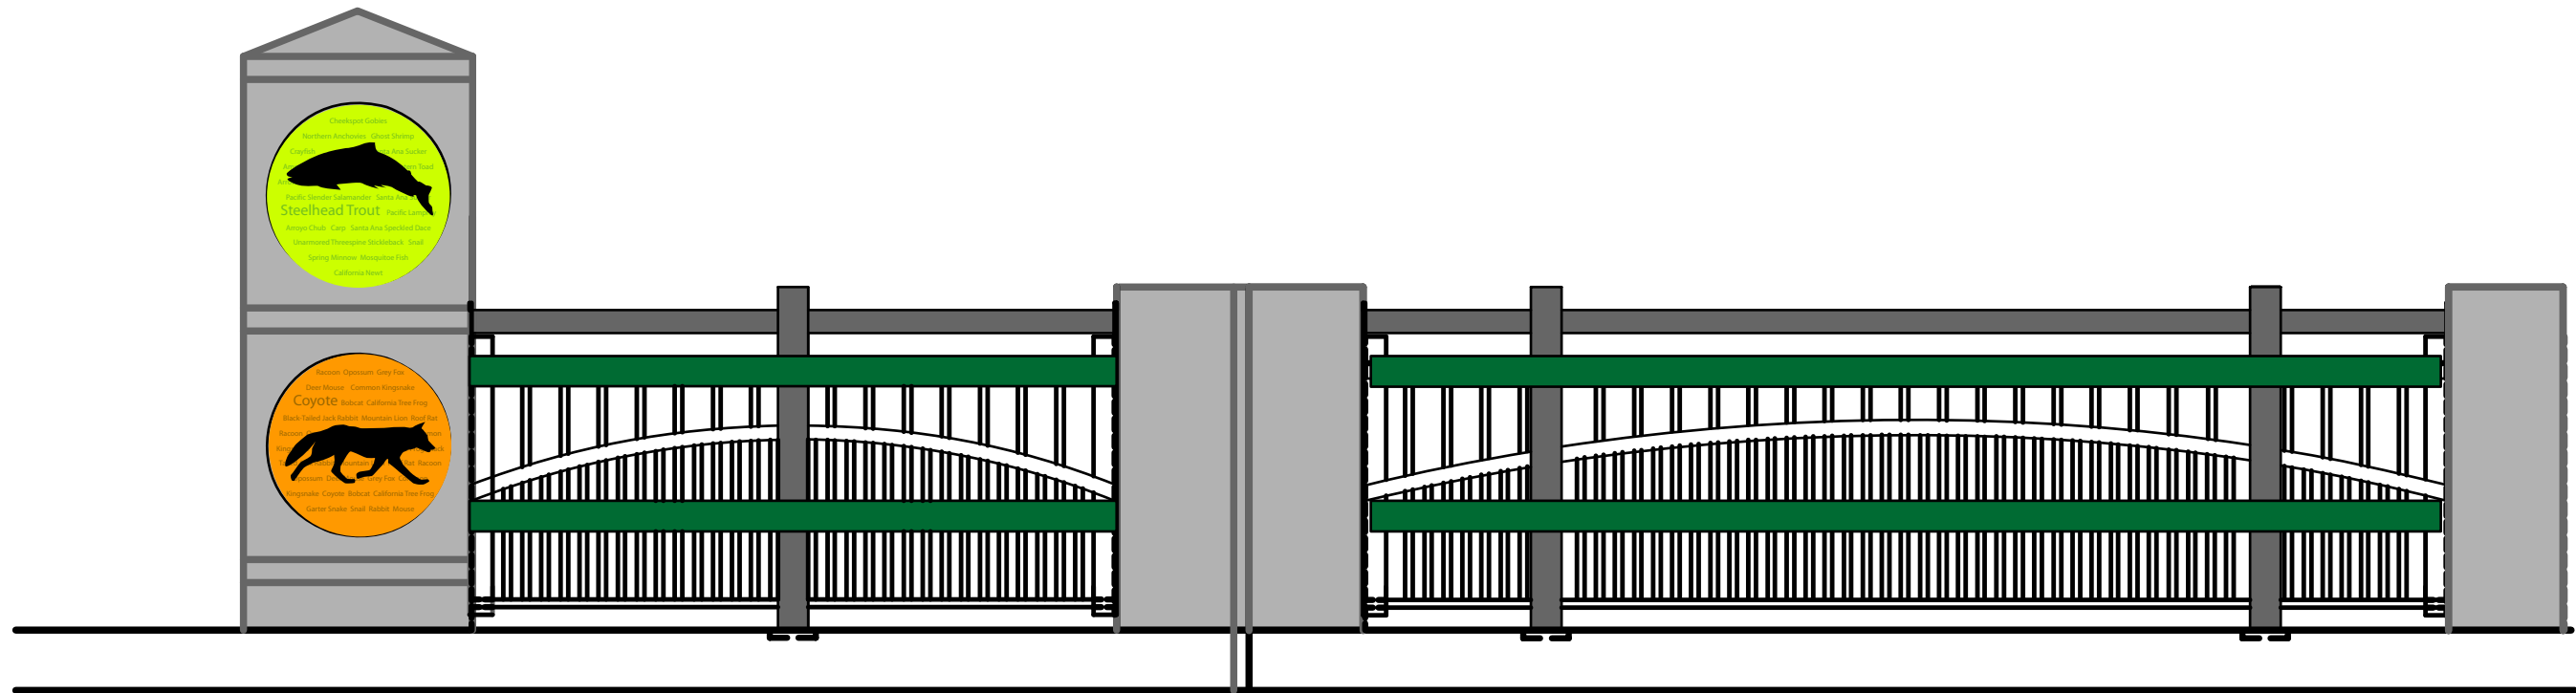

Tampa bridge designs, celebrating the native cultures, plants and animals of the Los Angeles River, Artist: Cheri Gaulke

Cheekspot Gobies  
Northern Anchovies Ghost Shrimp  
Crayfish Santa Ana Sucker  
Pacific Slender Salamander Santa Ana  
**Steelhead Trout**  
Arroyo Chub Carp Santa Ana Speckled Dace  
Unarmored Threespine Stickleback Snail  
Spring Minnow Mosquitoe Fish  
California Newt